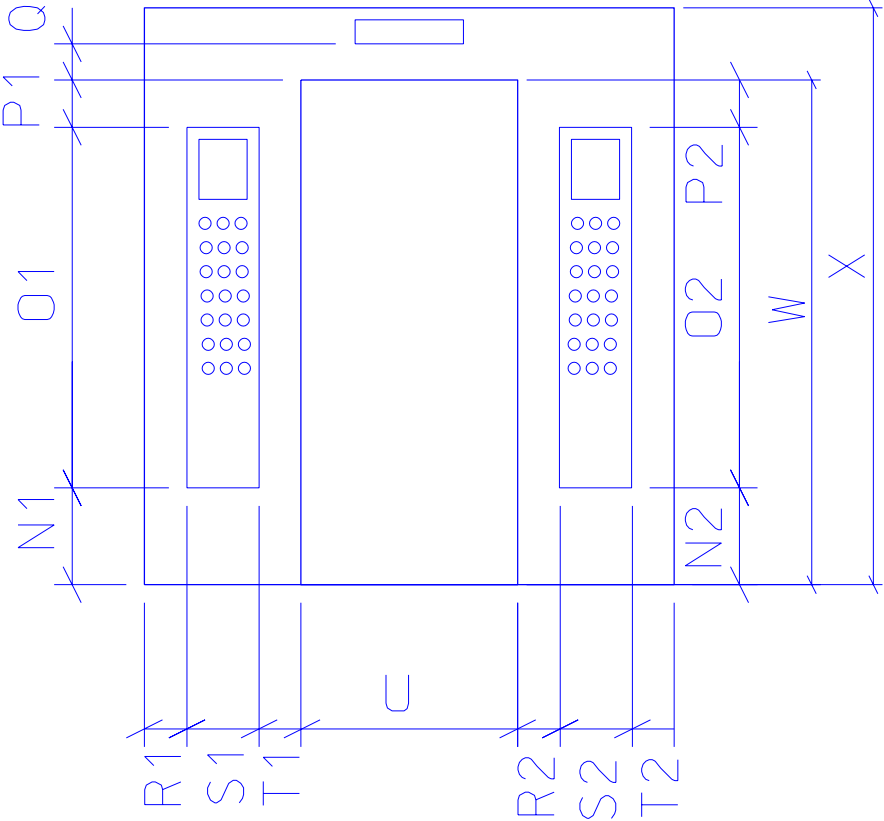

REAR ENTRANCE
 CAB BUTTON PANELS
 ON BOTH SIDES OF
 CENTER DOOR

CRITICAL DIMENSIONS

- | | |
|-----------|-----------|
| N1: _____ | R1: _____ |
| O1: _____ | S1: _____ |
| P1: _____ | T1: _____ |
| N2: _____ | R2: _____ |
| O2: _____ | S2: _____ |
| P2: _____ | T2: _____ |
| Q: _____ | U: _____ |
| | W: _____ |
| | X: _____ |

Button Panel Measuring Instructions

- Be sure to provide all the information required in the legend at the bottom of each template before returning it to Door Guard.
- Using a digital camera provide an upper and lower photograph of all elevator cab button panels. Be sure the photos are framed to overlap the center section the panels. We would like to see the entire vertical dimension of each button panel to ensure accurate customization of the Cab Liner.
- If you submit templates for more than one elevator be sure to identify which photos match with each template. Use the building address, floor number and elevator location found in the template legend to accompanying photos.